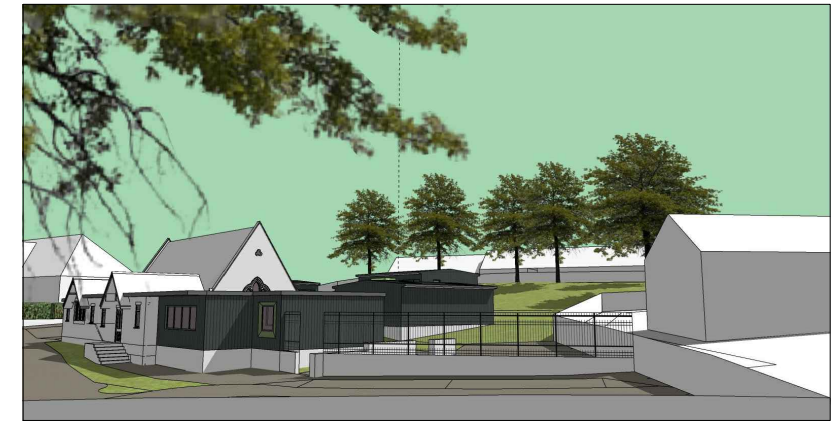

Rev.	Revision	By	Date	Check	Date

Special School

Figcheldean
 Conversion & Adaptation of existing school premises
 OFGL

Project & Drawing title

Proposed sketch views

Drawn	Date	Checked	Date	Scale at A3
HG	09.01.24	N/A	N/A	1:250
Job N°	Drawing N°		Rev.	
23-146	SK04			
Status	For Discussion			