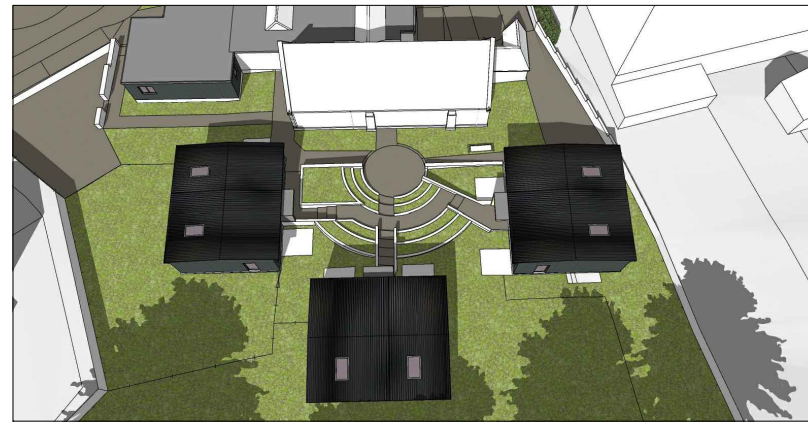

Rev.	Revision	By	Date	Check	Date

Special School

Figcheldean
 Conversion & Adaptation of existing school premises
 OFGL

Project & Drawing title

Proposed sketch views

Drawn	Date	Checked	Date	Scale at A3
HG	09.01.24	N/A	N/A	1:250
Job N°	Drawing N°		Rev.	
23-146	SK04			
Status	For Discussion			