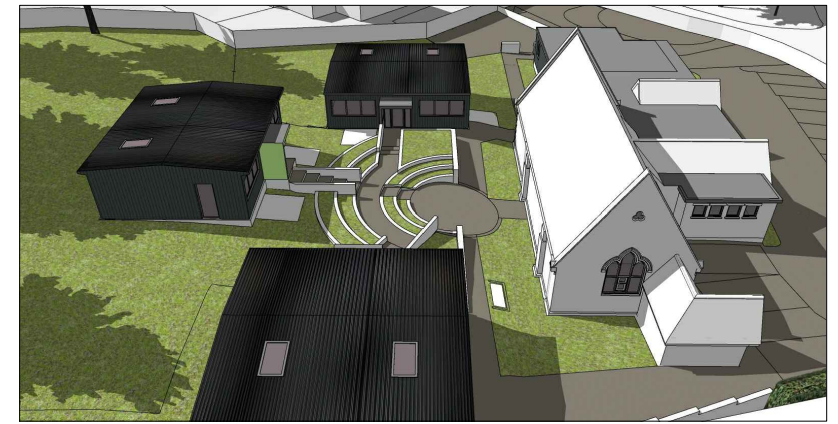

Rev.	Revision	By	Date	Check	Date

Special School

Figcheldean
 Conversion & Adaptation of existing school premises
 OFGL

Project & Drawing title

Proposed sketch views

Drawn	Date	Checked	Date	Scale at A3
HG	09.01.24	N/A	N/A	1:250
Job N°	Drawing N°		Rev.	
23-146	SK04			
Status	For Discussion			